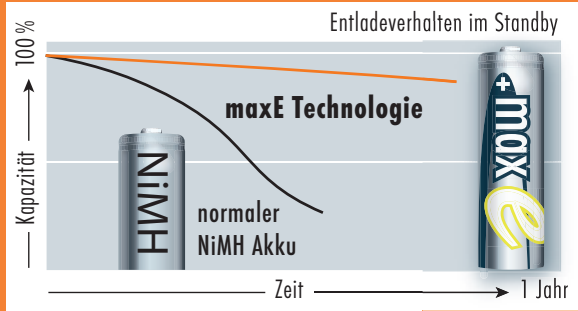

Rechargeable batteries in maxE technology are the best innovation in recent times. Never before have rechargeable batteries had the advantage of being “ready to use”, “low self-discharge” and “high current source” all at the same time. Until now only the more widely used sizes AAA and AA have been available but ANSMANN is now increasing this range to include C, D and E-block sizes! Now this excellent technology is available for a much wider range of applications.

## maxE TECHNOLOGIE

- > **VORGELADENER AKKU!**  
Auspacken - einlegen - benutzen!
- > Nach jeder Ladung über 1 Jahr einsatzbereit!
- > Extrem geringe Selbstentladung!
- > Keine speziellen Ladegeräte erforderlich!
- > Ideal für alle Geräte!

## maxE TECHNOLOGY

- > **PRE-CHARGED CELL!**  
Unwrap - insert - use!
- > After each charge they are ready to use for up to one year
- > With very low self discharge!
- > You do not need any special chargers!
- > Perfect for most applications

**STANDBY-ZEIT**

**STANDBY-TIME**

**WEITERE VORTEILE**

**Sofort einsatzbereit**  
maxE ist vorgeladen

**Universell**  
Überall einsetzbar

**Wetterunabhängig**  
Ideal im Sommer und Winter

**FURTHER ADVANTAGES**